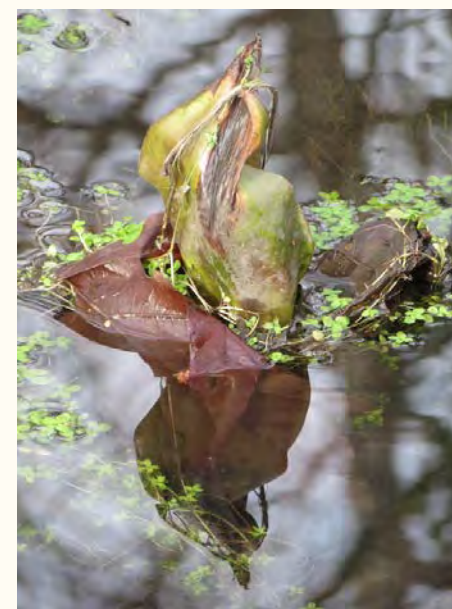

Date & Photo #: **2014-01-14** #9
Location: Bowker Creek Parking Lot 9
Photographer: Wendy Anthony

PhotoFlower