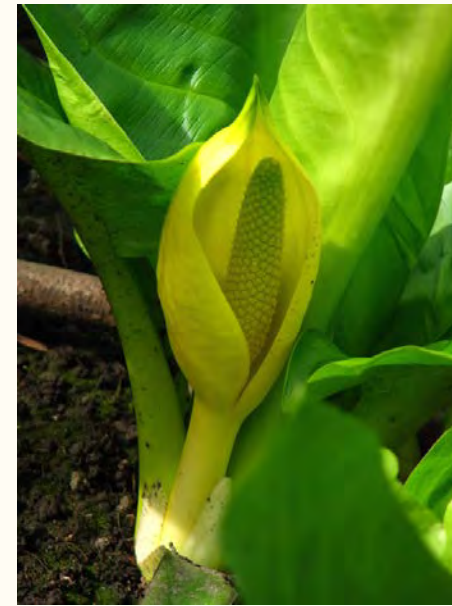

### Swamp Lantern

*Lysichiton americanus*

Sp_Information	Sp_Name	Sp_Description	PhenoPhasePhotos	Sp_Location	Sp_Habitat	Sp_Uses	Sp_Photos	WebViewer	Links
----------------	---------	----------------	------------------	-------------	------------	---------	-----------	-----------	-------

PhotoWinterShape

Date & Photo #: **2014-01-16** #36  
 Location: Bowker Creek Parking Lot 9  
 Photographer: Wendy Anthony

PhotoLeaf

Date & Photo #: #  
 Location:  
 Photographer:

PhotoLeafBud

Date & Photo #: **2014-01-14** #9  
 Location: Bowker Creek Parking Lot 9  
 Photographer: Wendy Anthony

PhotoFlower

Date & Photo #: **2010-03-25** #34  
 Location: Bowker Creek Bridge  
 Photographer: Wendy Anthony

Go To Photo Input Form

Search

Go To Citation Table

LYAM